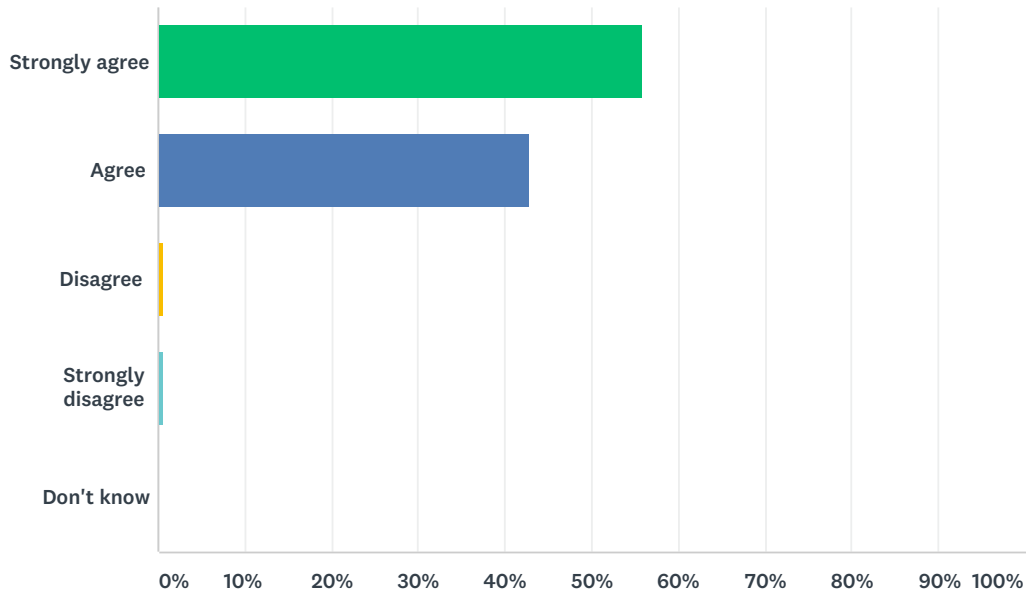

Q4 My child is well cared for at Rhodes Avenue Primary School

Answered: 154 Skipped: 1

ANSWER CHOICES	RESPONSES	
Strongly agree	55.84%	86
Agree	42.86%	66
Disagree	0.65%	1
Strongly disagree	0.65%	1
Don't know	0.00%	0
TOTAL		154