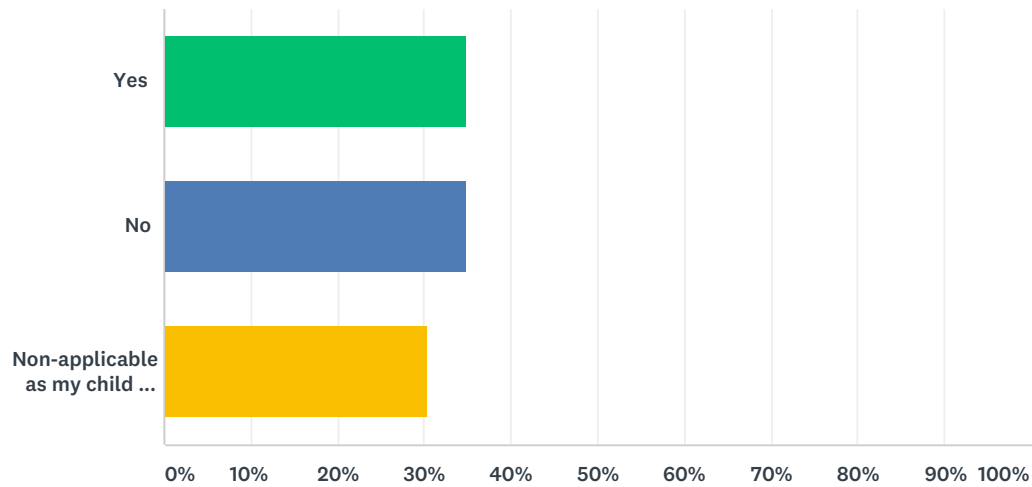

Q13 Did you know your child has the opportunity to and does participate in school Intra-sports competitions (all juniors) every half term?

Answered: 152 Skipped: 3

ANSWER CHOICES	RESPONSES
Yes	34.87% 53
No	34.87% 53
Non-applicable as my child is not in the juniors	30.26% 46
TOTAL	152