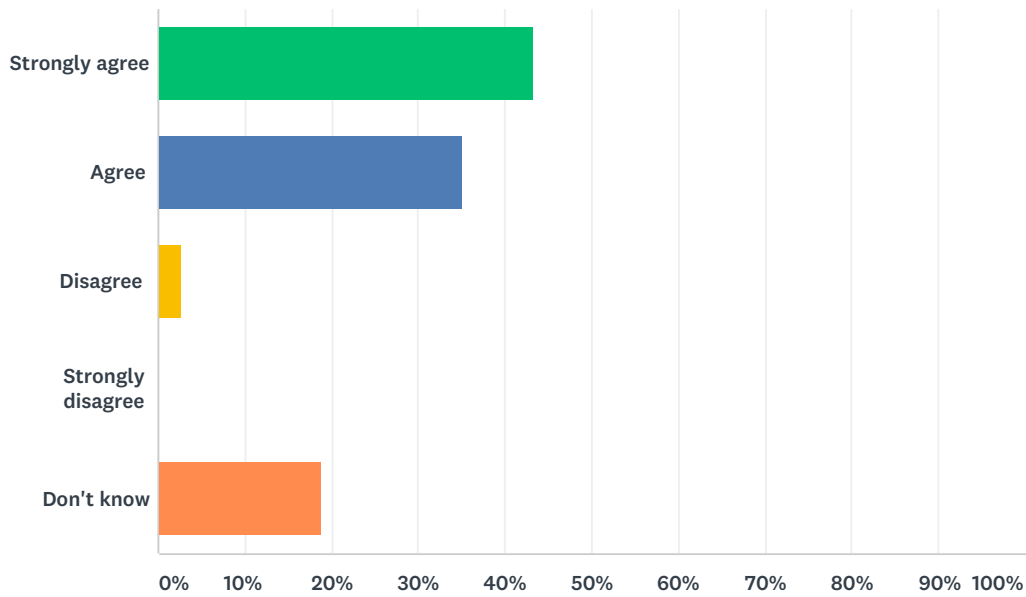

Q12 Please answer only if your child attends the school's breakfast club: I am happy with the Breakfast Club at Rhodes Avenue Primary School

Answered: 37 Skipped: 118

ANSWER CHOICES	RESPONSES	
Strongly agree	43.24%	16
Agree	35.14%	13
Disagree	2.70%	1
Strongly disagree	0.00%	0
Don't know	18.92%	7
TOTAL		37