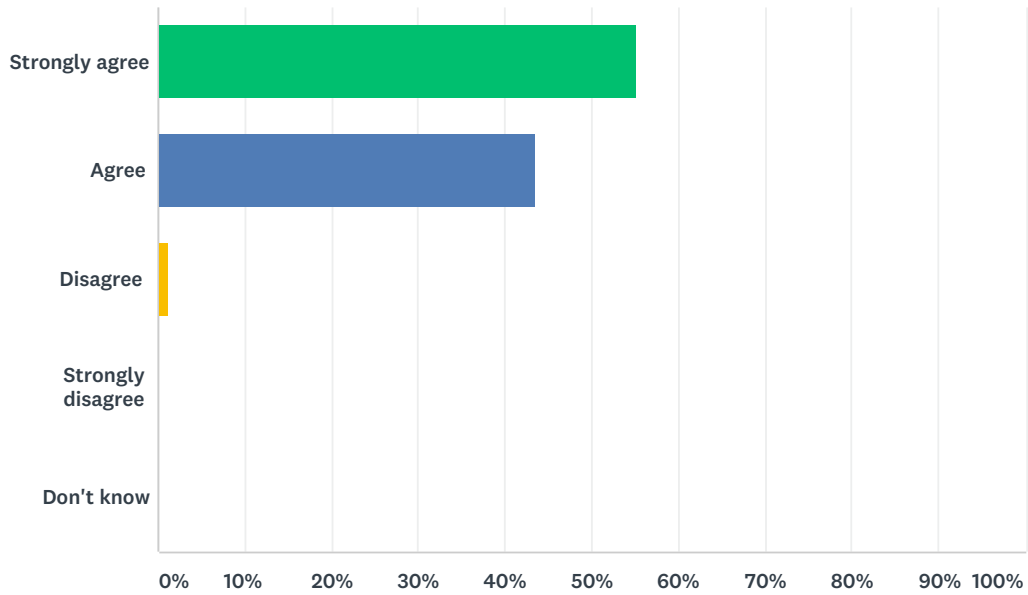

Q9 Rhodes Avenue Primary School is well led and managed

Answered: 154 Skipped: 1

ANSWER CHOICES	RESPONSES	
Strongly agree	55.19%	85
Agree	43.51%	67
Disagree	1.30%	2
Strongly disagree	0.00%	0
Don't know	0.00%	0
TOTAL		154