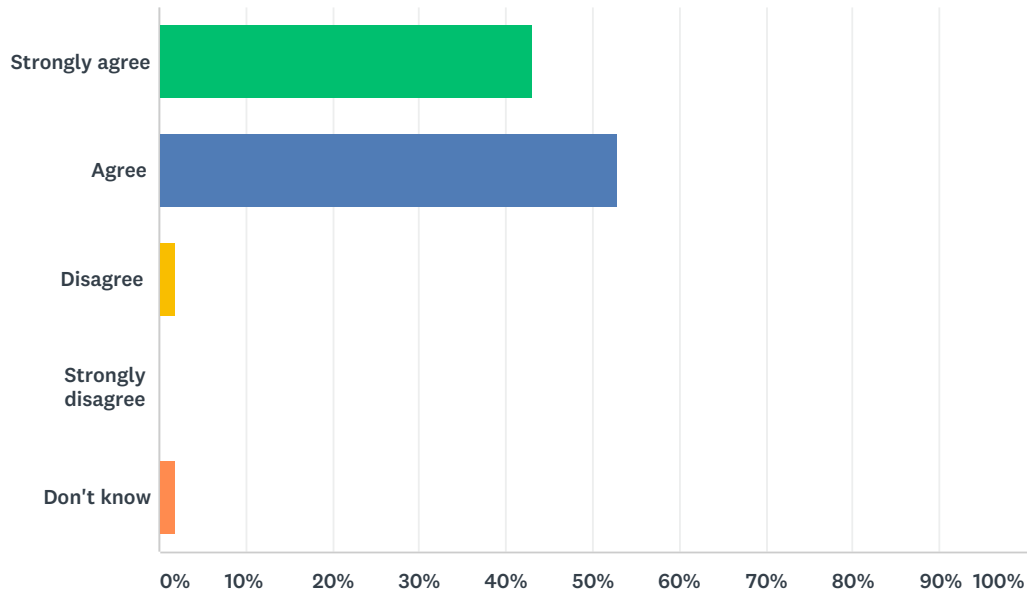

Q3 My child makes good progress at Rhodes Avenue Primary School

Answered: 153 Skipped: 2

ANSWER CHOICES	RESPONSES	
Strongly agree	43.14%	66
Agree	52.94%	81
Disagree	1.96%	3
Strongly disagree	0.00%	0
Don't know	1.96%	3
TOTAL		153