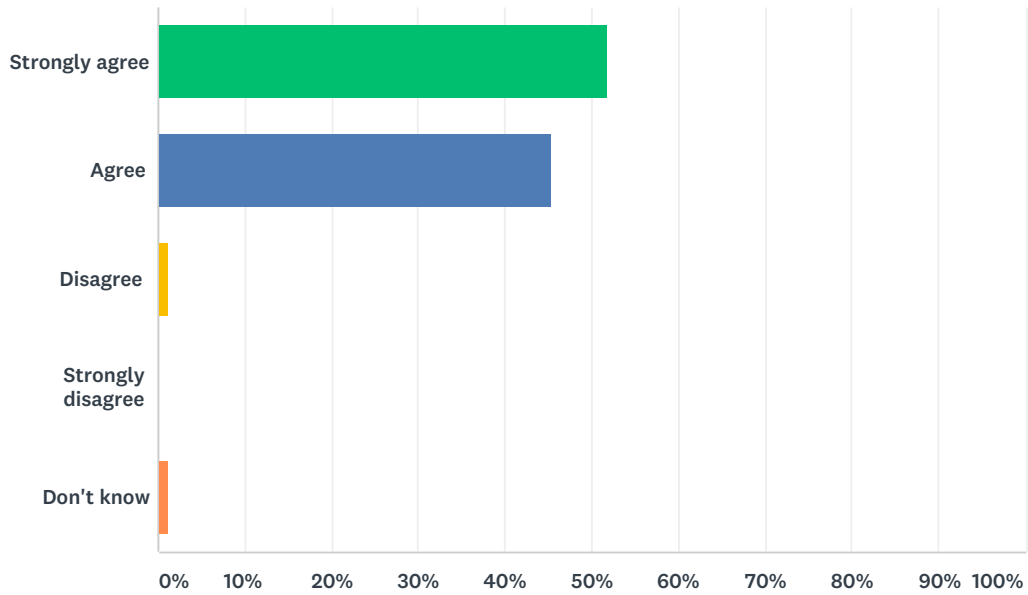

Q2 My child is safe at Rhodes Avenue Primary School

Answered: 154 Skipped: 1

ANSWER CHOICES	RESPONSES	
Strongly agree	51.95%	80
Agree	45.45%	70
Disagree	1.30%	2
Strongly disagree	0.00%	0
Don't know	1.30%	2
TOTAL		154