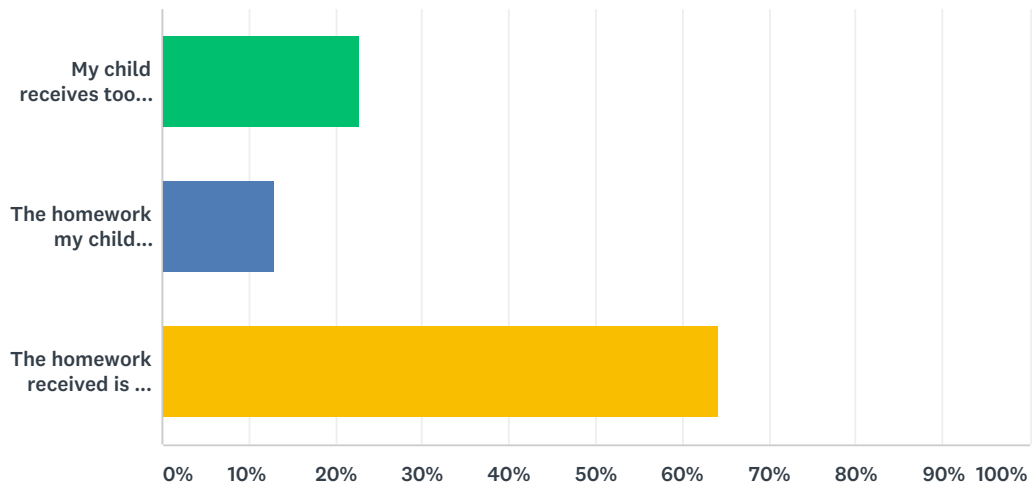

Q6 My child receives appropriate homework for their age at Rhodes Avenue Primary School

Answered: 154 Skipped: 1

ANSWER CHOICES	RESPONSES	
My child receives too much homework	22.73%	35
The homework my child receives is not enough	12.99%	20
The homework received is the right amount	64.29%	99
TOTAL		154