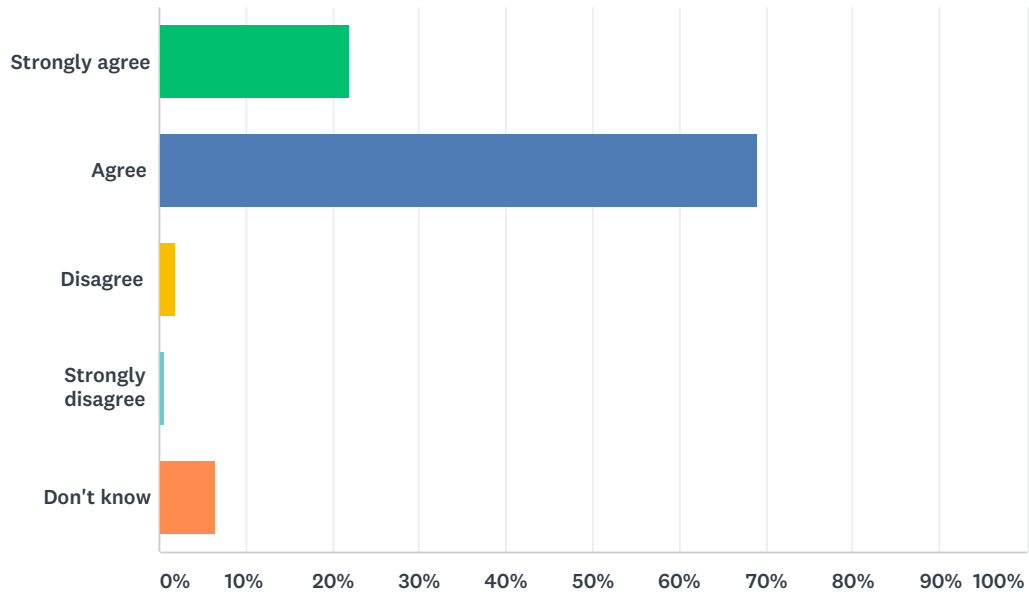

Q7 Pupils at Rhodes Avenue Primary School are well behaved

Answered: 155 Skipped: 0

ANSWER CHOICES	RESPONSES	
Strongly agree	21.94%	34
Agree	69.03%	107
Disagree	1.94%	3
Strongly disagree	0.65%	1
Don't know	6.45%	10
TOTAL		155