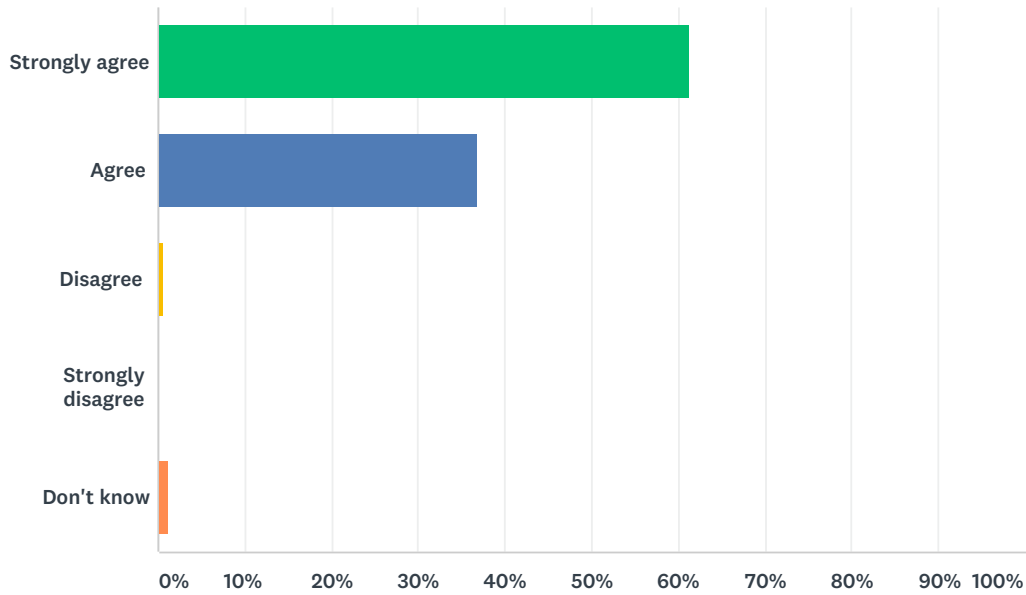

Q1 My child is happy at Rhodes Avenue Primary School

Answered: 155 Skipped: 0

ANSWER CHOICES	RESPONSES	
Strongly agree	61.29%	95
Agree	36.77%	57
Disagree	0.65%	1
Strongly disagree	0.00%	0
Don't know	1.29%	2
TOTAL		155