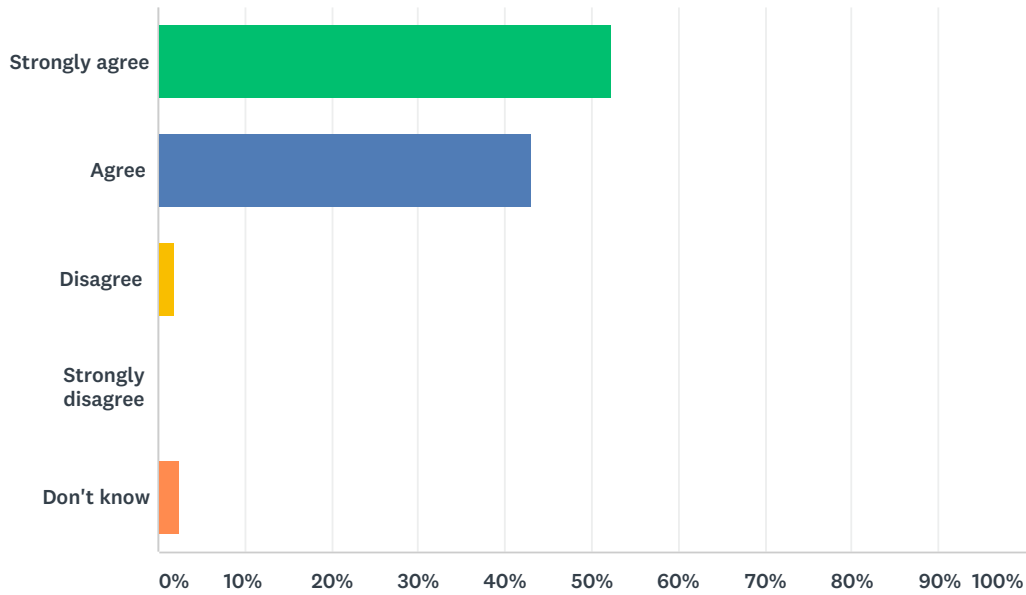

Q5 My child is taught well at Rhodes Avenue Primary School

Answered: 153 Skipped: 2

ANSWER CHOICES	RESPONSES	
Strongly agree	52.29%	80
Agree	43.14%	66
Disagree	1.96%	3
Strongly disagree	0.00%	0
Don't know	2.61%	4
TOTAL		153