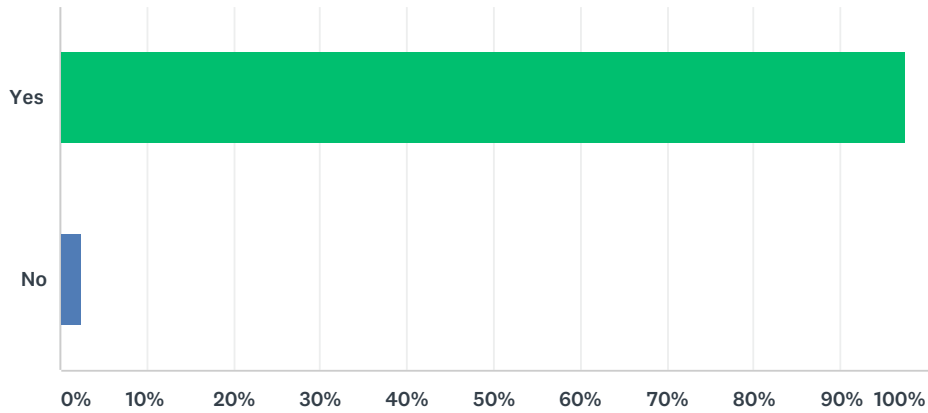

Q17 Would you recommend Rhodes Avenue Primary School to another parent?

Answered: 153 Skipped: 2

ANSWER CHOICES	RESPONSES	
Yes	97.39%	149
No	2.61%	4
TOTAL		153