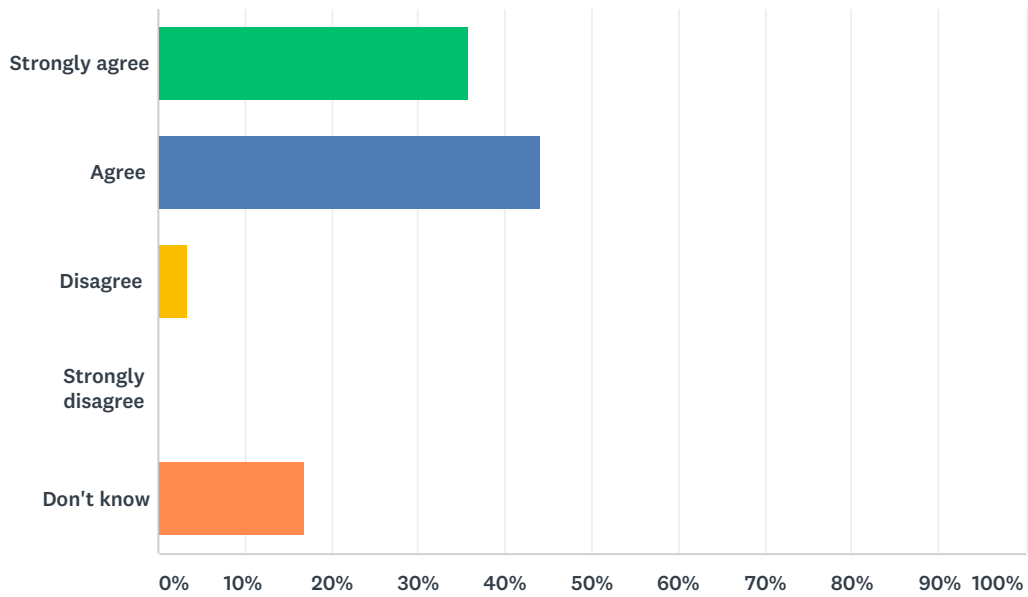

Q10 Rhodes Avenue Primary School responds well to any concerns I raise

Answered: 154 Skipped: 1

ANSWER CHOICES	RESPONSES	
Strongly agree	35.71%	55
Agree	44.16%	68
Disagree	3.25%	5
Strongly disagree	0.00%	0
Don't know	16.88%	26
TOTAL		154