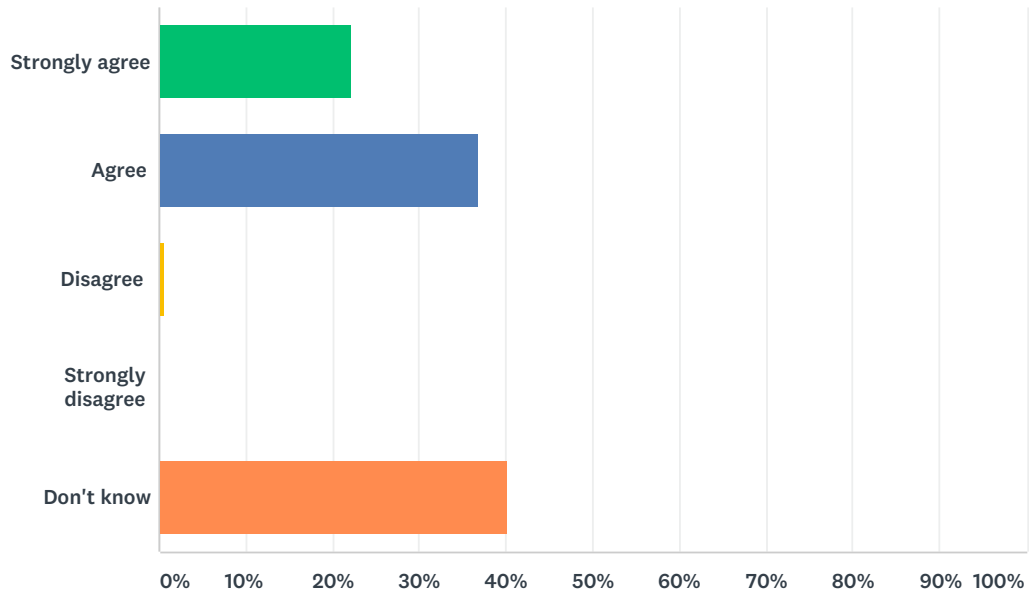

Q16 My child enjoys the sessions they have with Specialist Teachers?

Answered: 149 Skipped: 6

ANSWER CHOICES	RESPONSES	
Strongly agree	22.15%	33
Agree	36.91%	55
Disagree	0.67%	1
Strongly disagree	0.00%	0
Don't know	40.27%	60
TOTAL		149