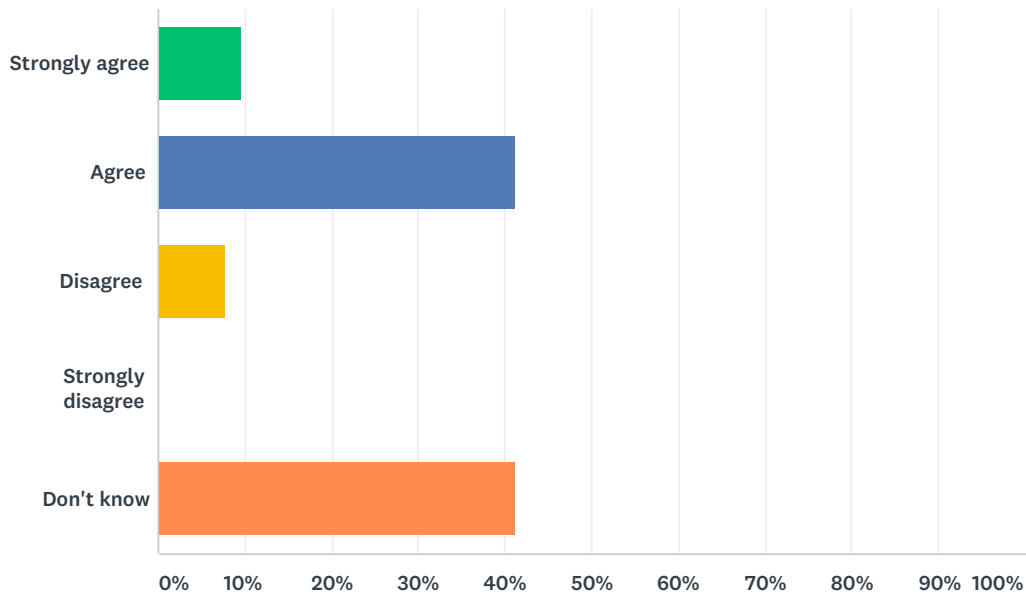

Q8 I am happy that Rhodes Avenue Primary School deals effectively with bullying

Answered: 155 Skipped: 0

ANSWER CHOICES	RESPONSES	
Strongly agree	9.68%	15
Agree	41.29%	64
Disagree	7.74%	12
Strongly disagree	0.00%	0
Don't know	41.29%	64
TOTAL		155