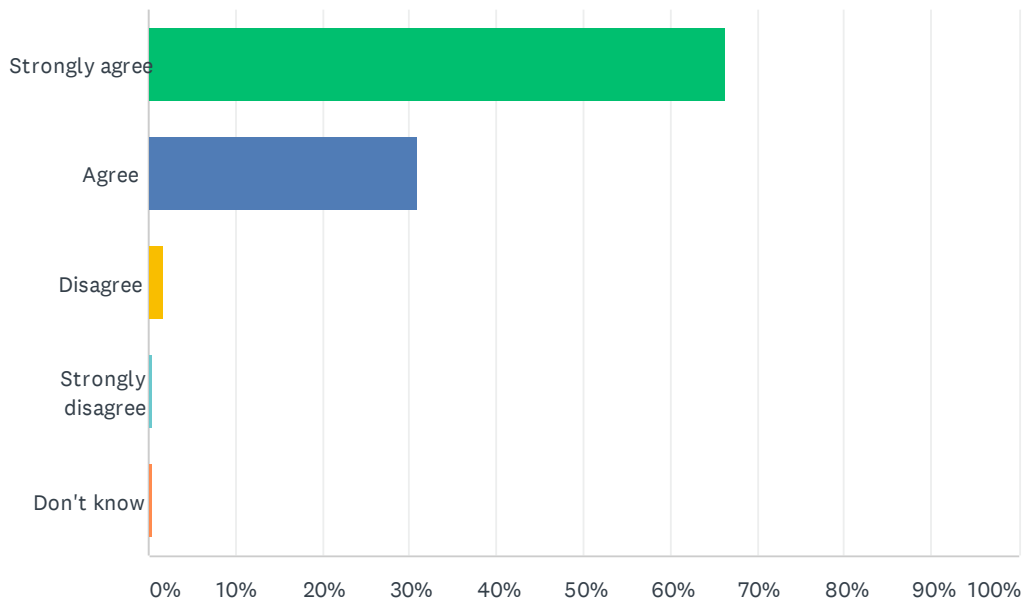

Q2 My child feels safe at Rhodes Avenue Primary School.

Answered: 235 Skipped: 0

ANSWER CHOICES	RESPONSES	
Strongly agree	66.38%	156
Agree	31.06%	73
Disagree	1.70%	4
Strongly disagree	0.43%	1
Don't know	0.43%	1
TOTAL		235