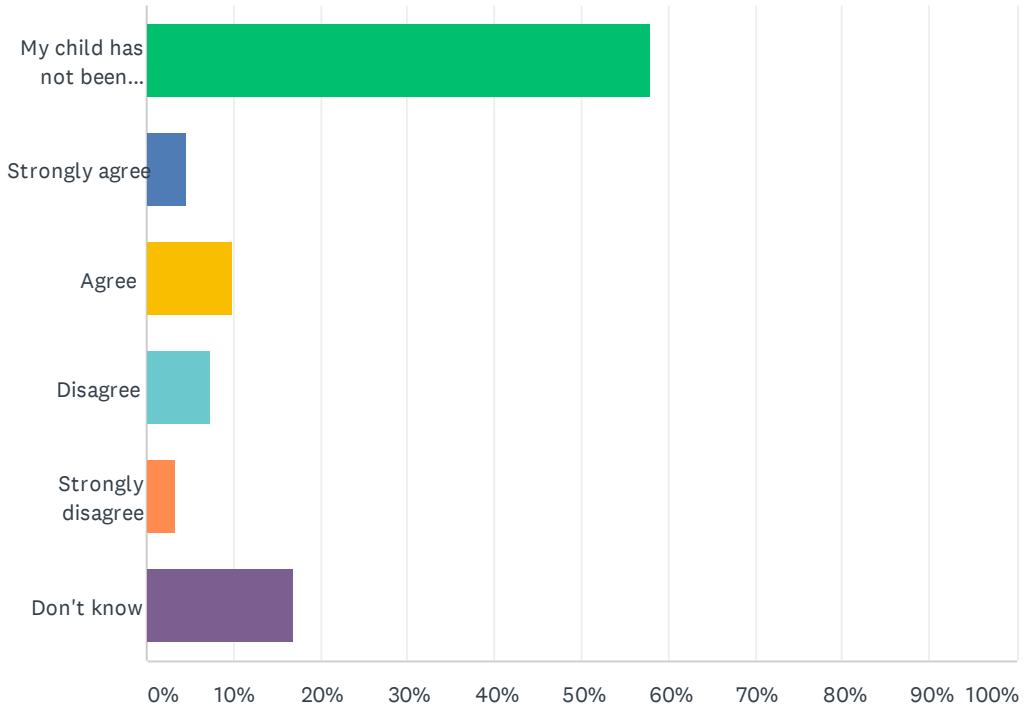

Q4 My child has been bullied and Rhodes Avenue Primary School dealt with the bullying quickly and effectively.

Answered: 235 Skipped: 0

ANSWER CHOICES	RESPONSES	
My child has not been bullied	57.87%	136
Strongly agree	4.68%	11
Agree	9.79%	23
Disagree	7.23%	17
Strongly disagree	3.40%	8
Don't know	17.02%	40
TOTAL		235