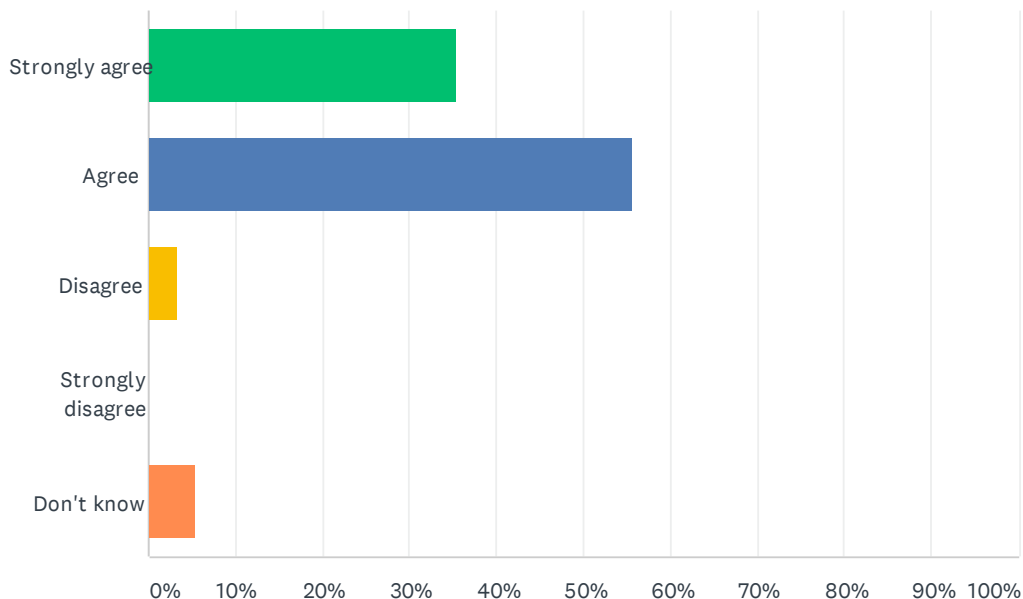

Q11 There is a good range of subjects available to my child at Rhodes Avenue Primary School.

Answered: 235 Skipped: 0

ANSWER CHOICES	RESPONSES	
Strongly agree	35.32%	83
Agree	55.74%	131
Disagree	3.40%	8
Strongly disagree	0.00%	0
Don't know	5.53%	13
TOTAL		235