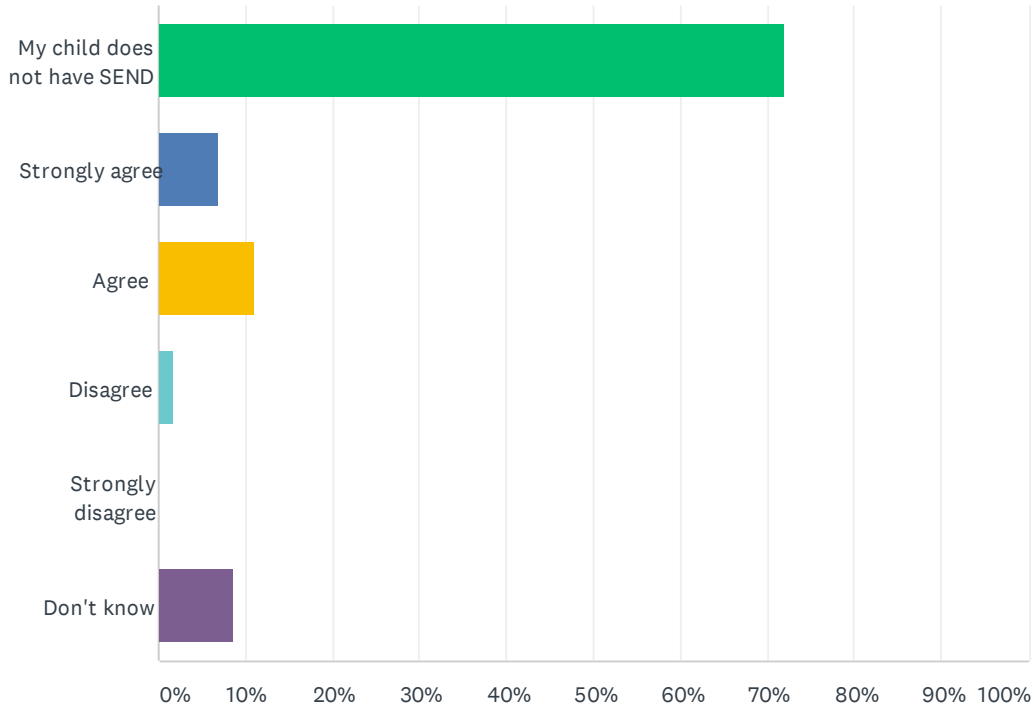

Q7 My child has SEND, and the school gives them the support they need to succeed.

Answered: 235 Skipped: 0

ANSWER CHOICES	RESPONSES	
My child does not have SEND	71.91%	169
Strongly agree	6.81%	16
Agree	11.06%	26
Disagree	1.70%	4
Strongly disagree	0.00%	0
Don't know	8.51%	20
TOTAL		235