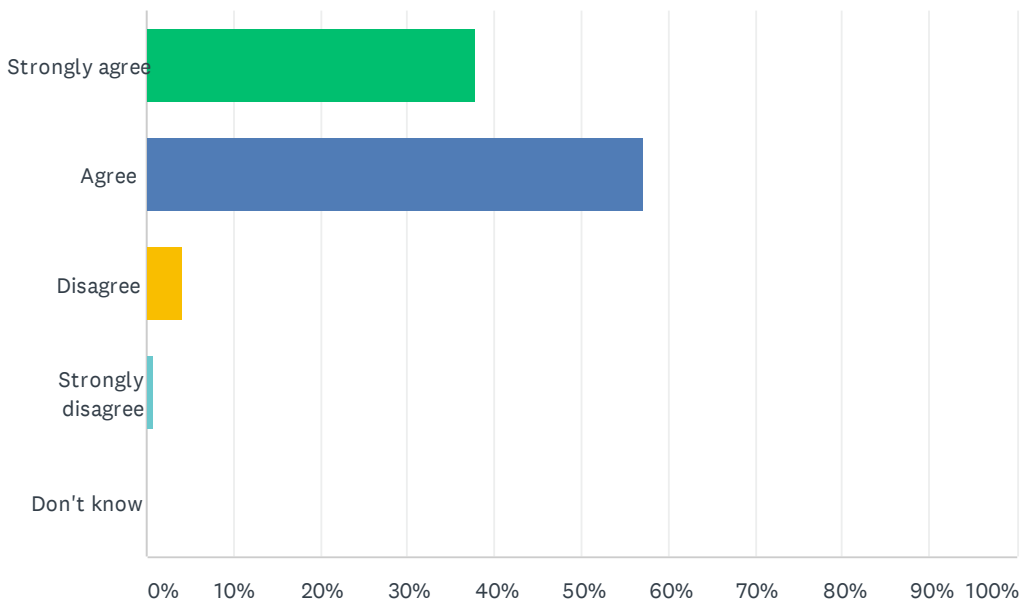

Q5 Rhodes Avenue Primary School makes me aware of what my child will learn during the year.

Answered: 235 Skipped: 0

ANSWER CHOICES	RESPONSES	
Strongly agree	37.87%	89
Agree	57.02%	134
Disagree	4.26%	10
Strongly disagree	0.85%	2
Don't know	0.00%	0
TOTAL		235