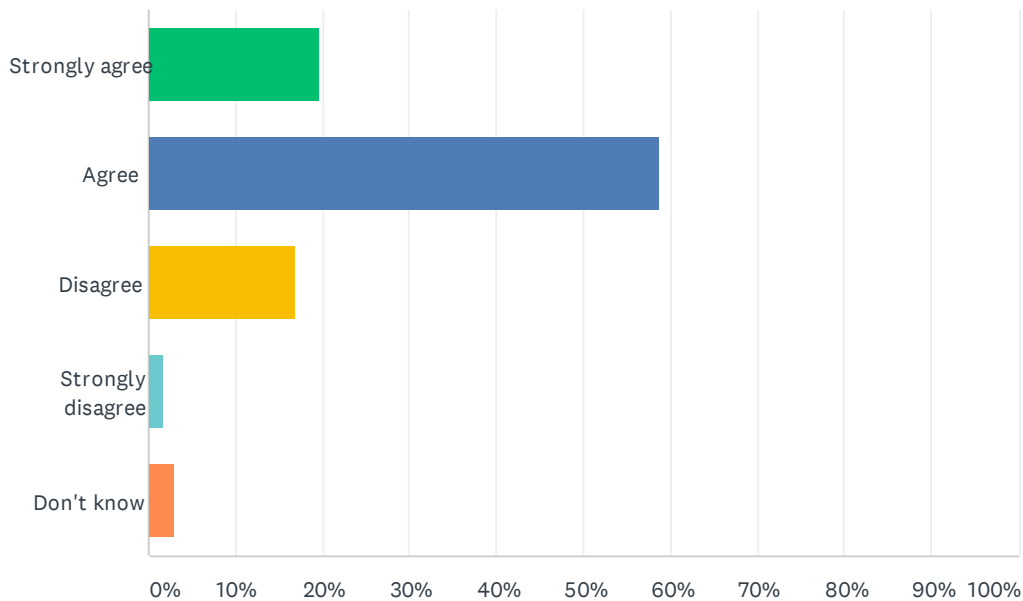

Q10 Rhodes Avenue Primary School lets me know how my child is doing.

Answered: 235 Skipped: 0

ANSWER CHOICES	RESPONSES	
Strongly agree	19.57%	46
Agree	58.72%	138
Disagree	17.02%	40
Strongly disagree	1.70%	4
Don't know	2.98%	7
TOTAL		235