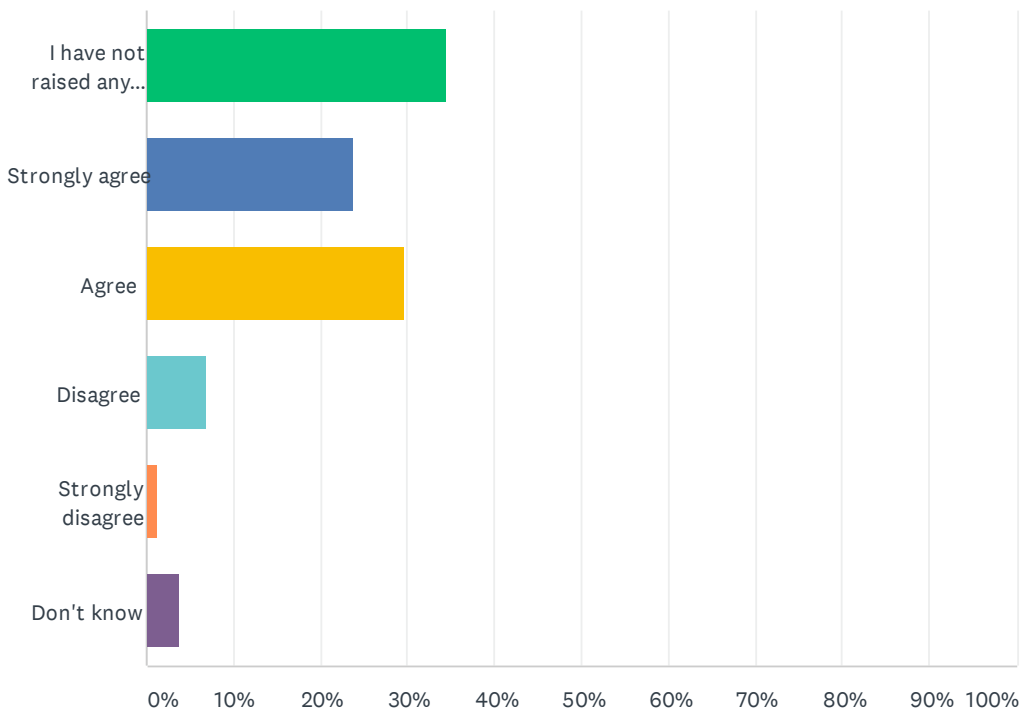

Q6 When I have raised concerns with Rhodes Avenue Primary School they have been dealt with properly.

Answered: 235 Skipped: 0

ANSWER CHOICES	RESPONSES	
I have not raised any concerns	34.47%	81
Strongly agree	23.83%	56
Agree	29.79%	70
Disagree	6.81%	16
Strongly disagree	1.28%	3
Don't know	3.83%	9
TOTAL		235