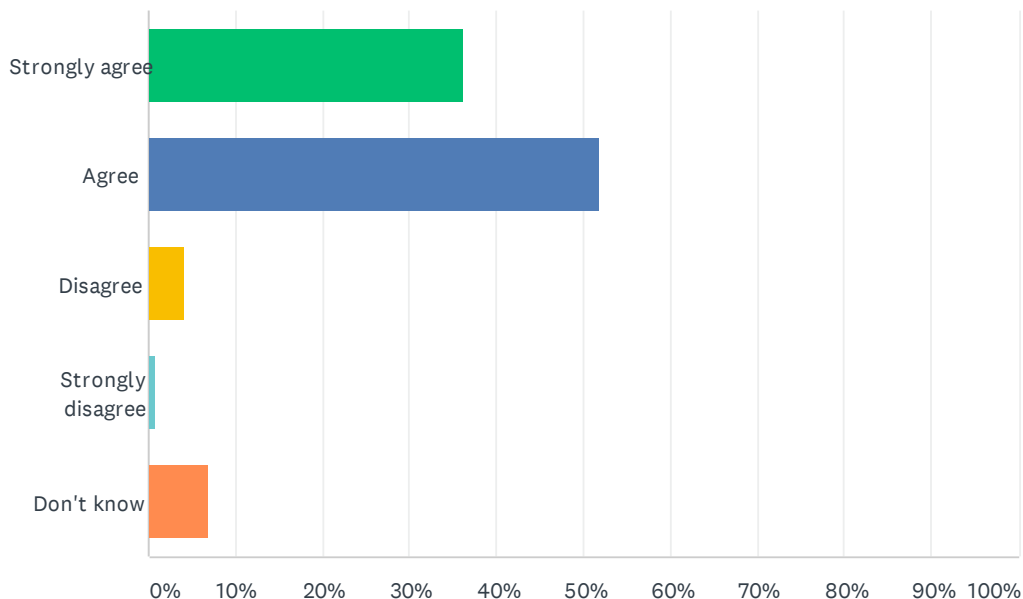

Q2 My child feels safe at Rhodes Avenue Primary School.

Answered: 235 Skipped: 0

ANSWER CHOICES	RESPONSES	
Strongly agree	66.38%	156
Agree	31.06%	73
Disagree	1.70%	4
Strongly disagree	0.43%	1
Don't know	0.43%	1
TOTAL		235

Q3 Rhodes Avenue Primary School makes sure its pupils are well behaved.

Answered: 235 Skipped: 0

ANSWER CHOICES	RESPONSES	
Strongly agree	36.17%	85
Agree	51.91%	122
Disagree	4.26%	10
Strongly disagree	0.85%	2
Don't know	6.81%	16
TOTAL		235