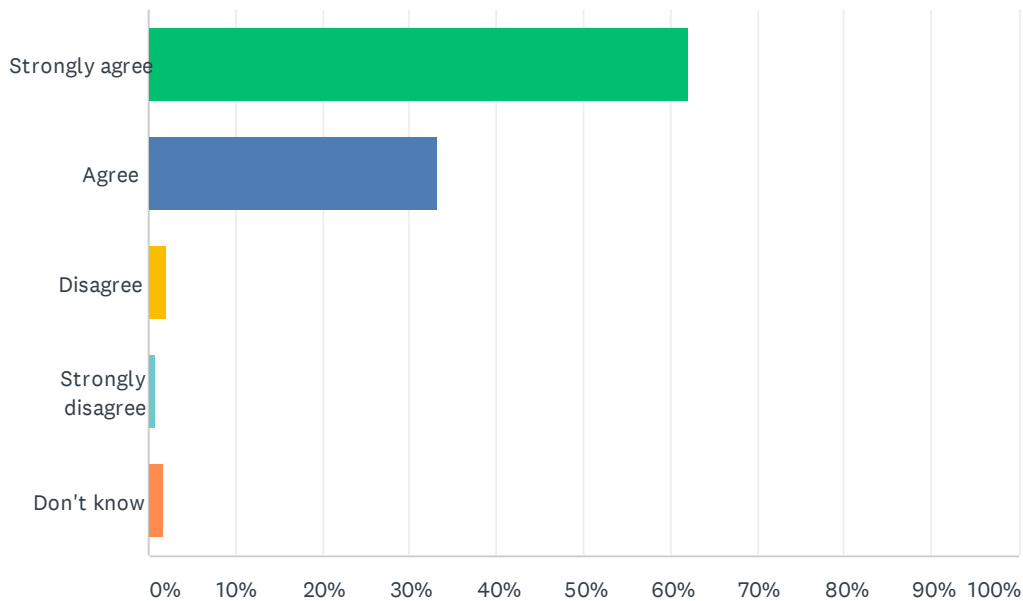

Q1 My child is happy at Rhodes Avenue Primary School.

Answered: 235 Skipped: 0

ANSWER CHOICES	RESPONSES	
Strongly agree	62.13%	146
Agree	33.19%	78
Disagree	2.13%	5
Strongly disagree	0.85%	2
Don't know	1.70%	4
TOTAL		235