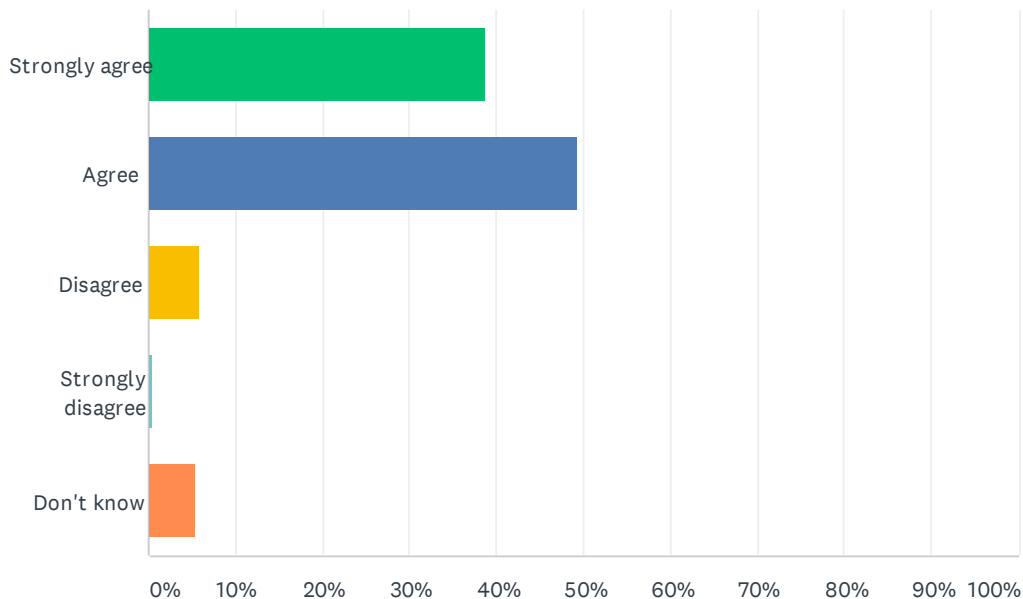

Q9 My child does well at Rhodes Avenue Primary School.

Answered: 235 Skipped: 0

ANSWER CHOICES	RESPONSES	
Strongly agree	38.72%	91
Agree	49.36%	116
Disagree	5.96%	14
Strongly disagree	0.43%	1
Don't know	5.53%	13
TOTAL		235