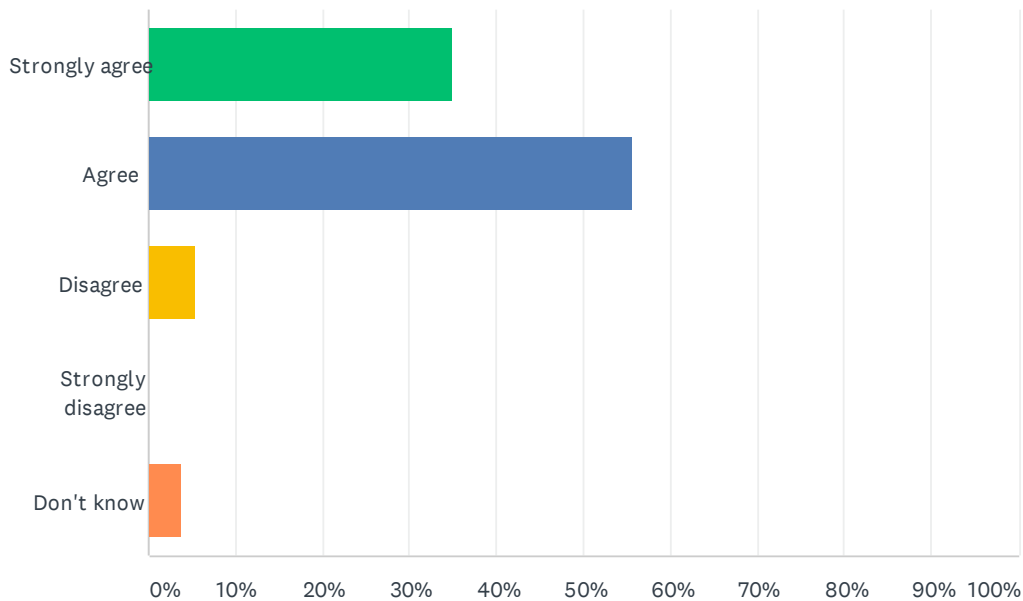

Q11 There is a good range of subjects available to my child at Rhodes Avenue Primary School.

Answered: 235 Skipped: 0

ANSWER CHOICES	RESPONSES	
Strongly agree	35.32%	83
Agree	55.74%	131
Disagree	3.40%	8
Strongly disagree	0.00%	0
Don't know	5.53%	13
TOTAL		235

Q12 My child can take part in clubs and activities at this school.

Answered: 235 Skipped: 0

ANSWER CHOICES	RESPONSES	
Strongly agree	34.89%	82
Agree	55.74%	131
Disagree	5.53%	13
Strongly disagree	0.00%	0
Don't know	3.83%	9
TOTAL		235